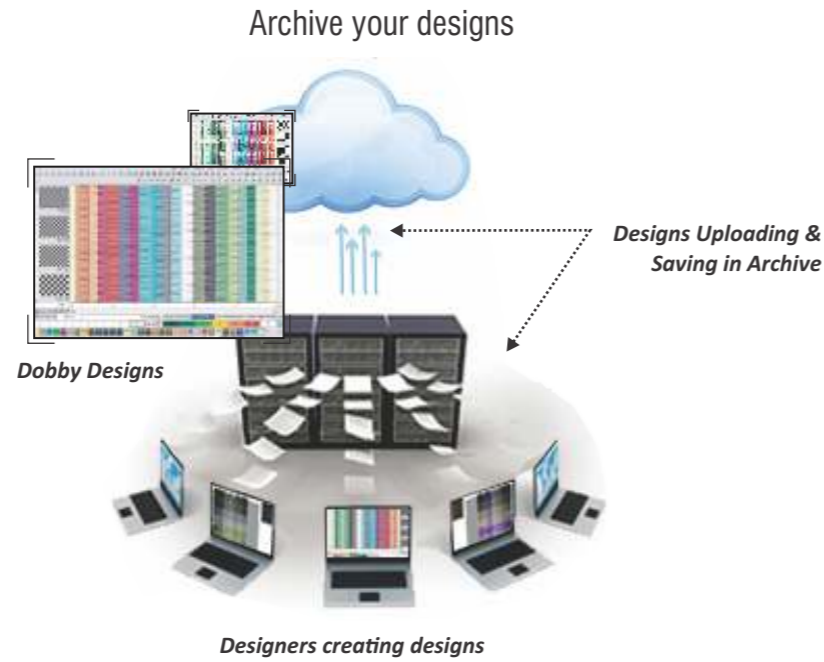

Users can upload designs to the vast library, search for desired patterns/collections in the Google-like search engine, visualize finished products with powerful 3D mapping, create design presentations, and share collections by mail or CAD.

**1 DESIGN CREATION AND ARCHIVE**

Create exact fabric designs in Dobby Design & Archive your data on our secure cloud server

**2 CREATE SWATCH CARDS**

It allows you to easily create & save design cards using different card templates