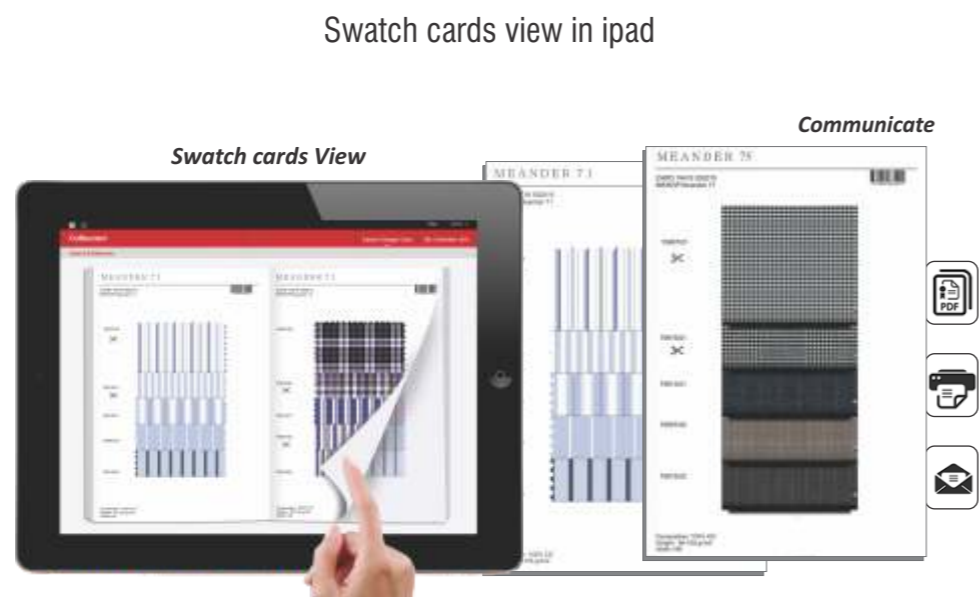

3 COLLECZONI

Your client can select designs from the design swatches & place order directly & can be printed or shared via e-mail

Colleczeni Archivio is a different section in Design Archive that deals with creating and searching of Design Cards.

It allows users to:

- Search Design : It allows searching of designs. This working will be same as the existing design searching.
- Creating Design Cards : It allows creating and saving of design cards using different card templates.
- Searching Design Cards : It allows user or their clients to search design cards and place orders accordingly.
- Design Editing : It allows user to view designs and edit design swatches in DobbyLite.