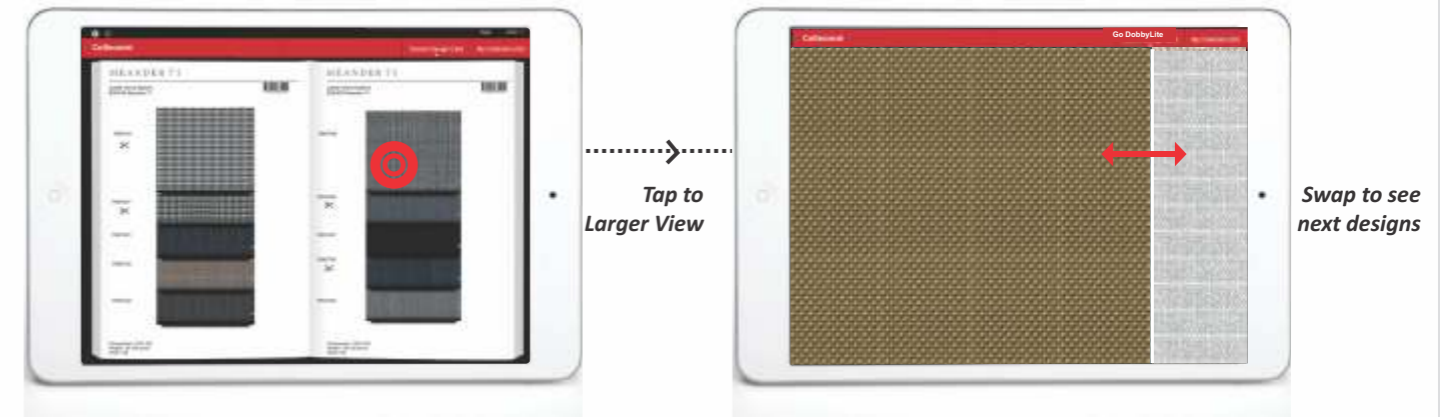

SWATCH CARDS & IT'S LARGER VIEW

Tap Swatch Card to see its Larger view in Ipad, You can swap finger to see other designs in Large View